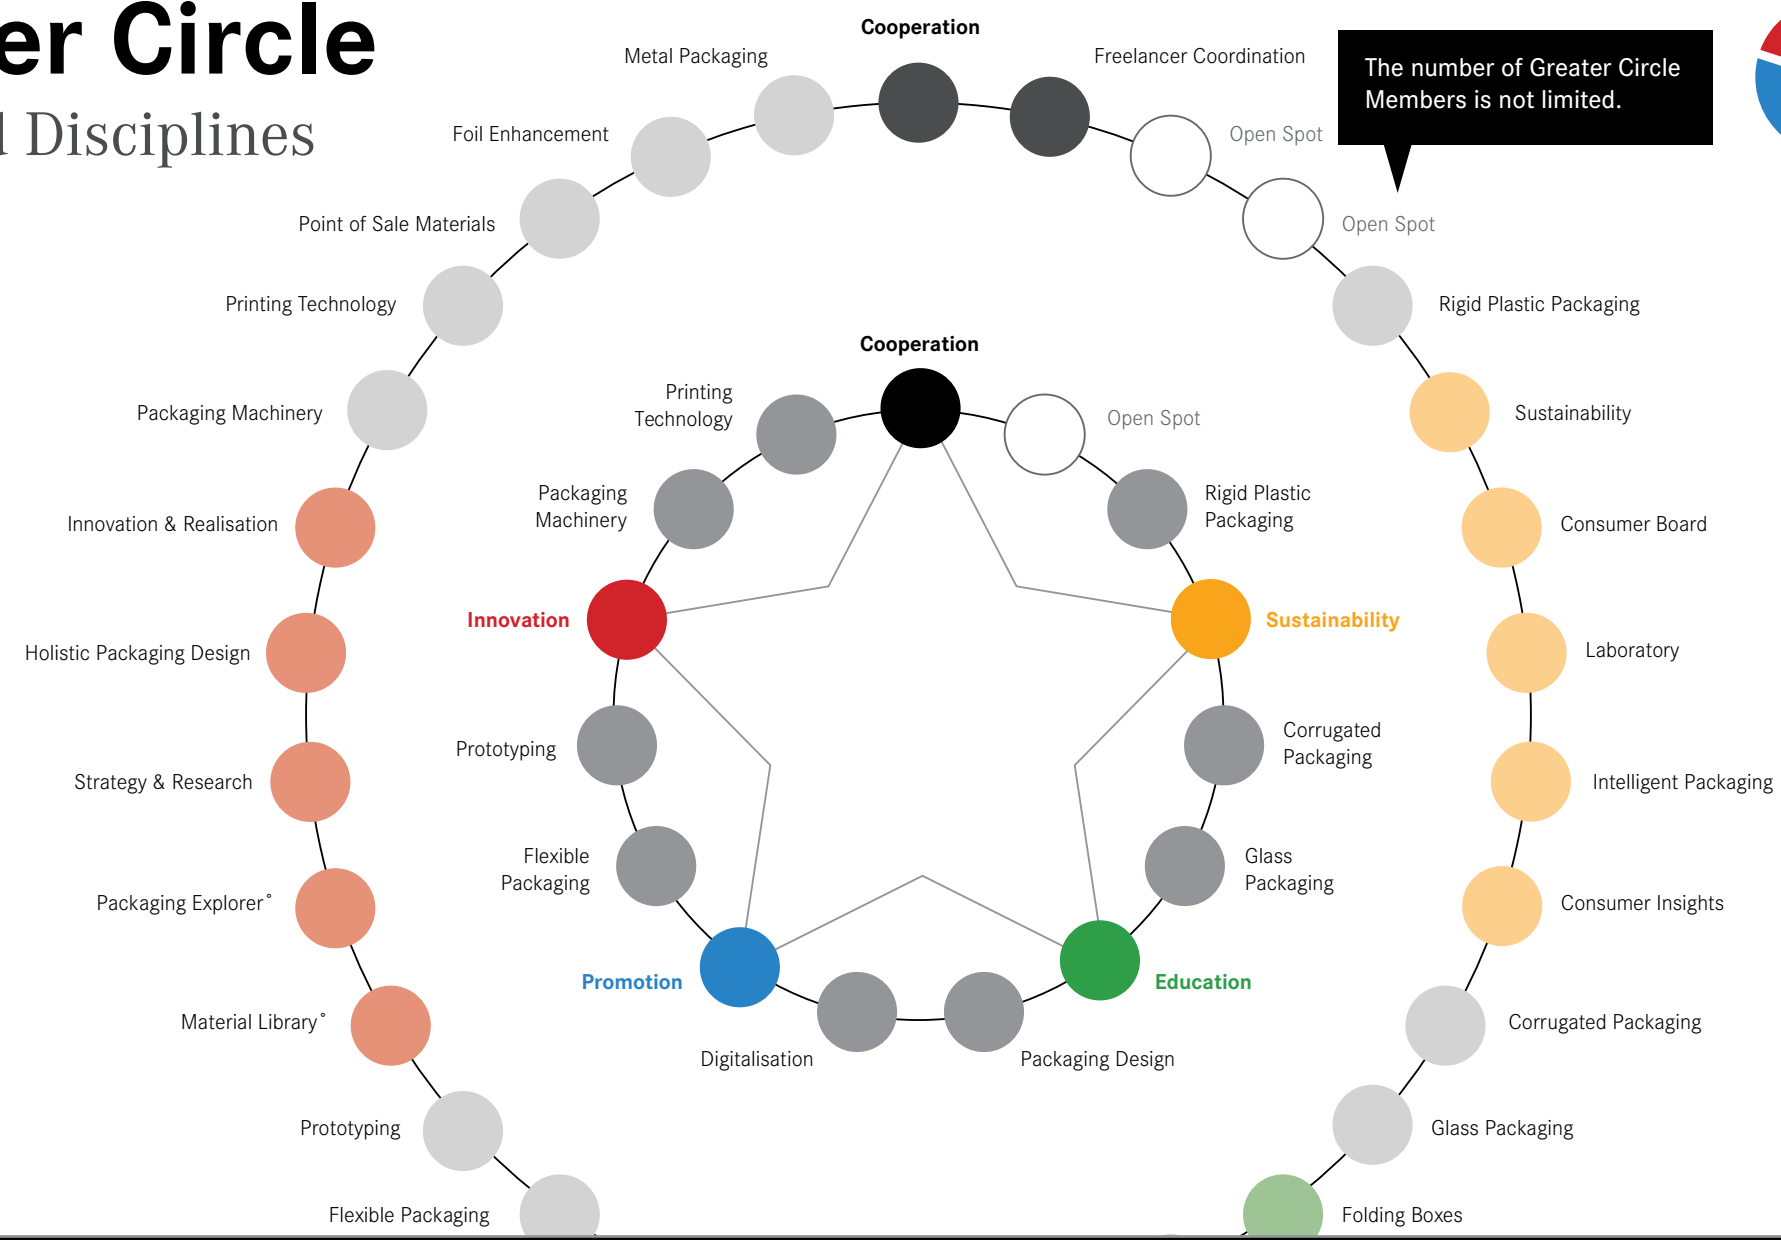

# Inner and Greater Circle

A vast Variety of Trades and Disciplines

- Greater Circle Members and Entities each represent a branch of Expertise – with Experts that work for everybody in the **Pool°**.
- Members can have several Greater Circle Representatives and the number is not limited. They can be external or belong to the **Pool°**.
- But each Member can have only one Inner Circle Chairman – if at all.